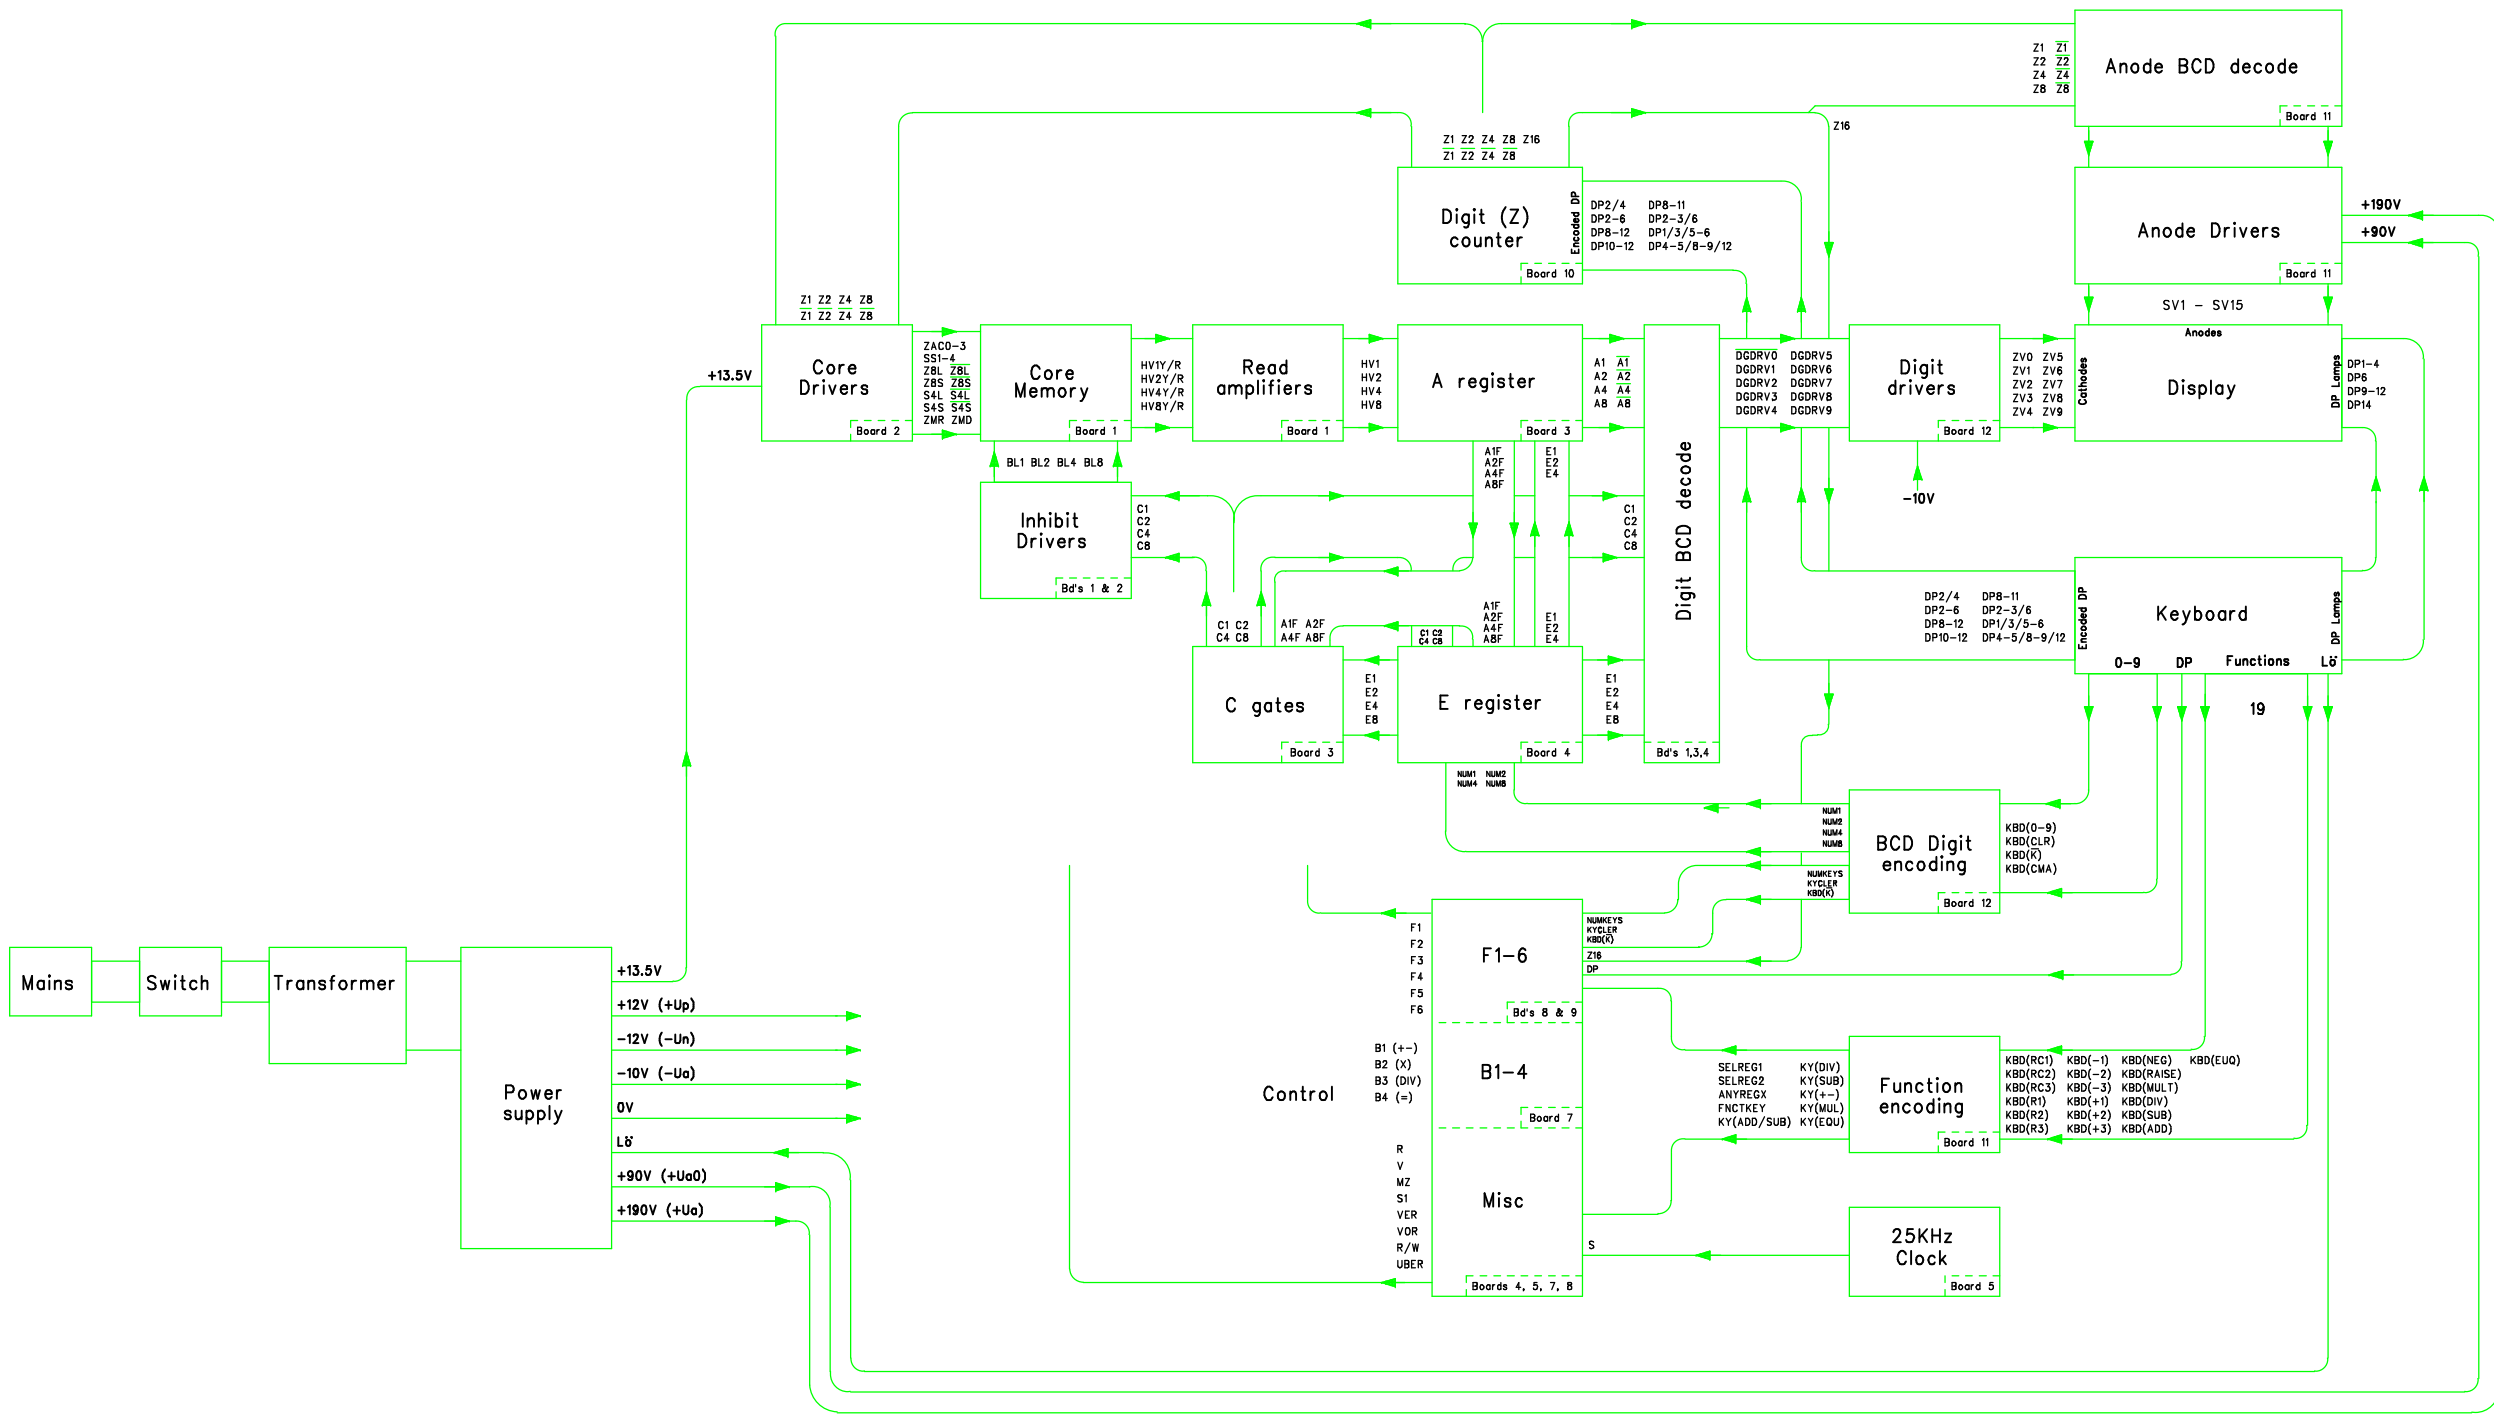

RevNo	Revision note	Date	By	Checked
-	-	-	-	-

Notes:

DM Associates
 33, Northbrook Road
 Aldershot, Hampshire. GU11 3HE
 Email: mike@soemtron.org
 www.soemtron.org

Pcb Dwg # =		Scale	Nts	Title	
Drawn	Name	Sheet	13	Soemtron ETR 220 Calculator	
Checked	Date	Next Sheet	-	#13 - Overall Block Diagram	
		Drawing Number		Block Diagram	
				Soemtron 220	A2 Issue A

© 2008 Mike Hatch. (www.soemtron.org)